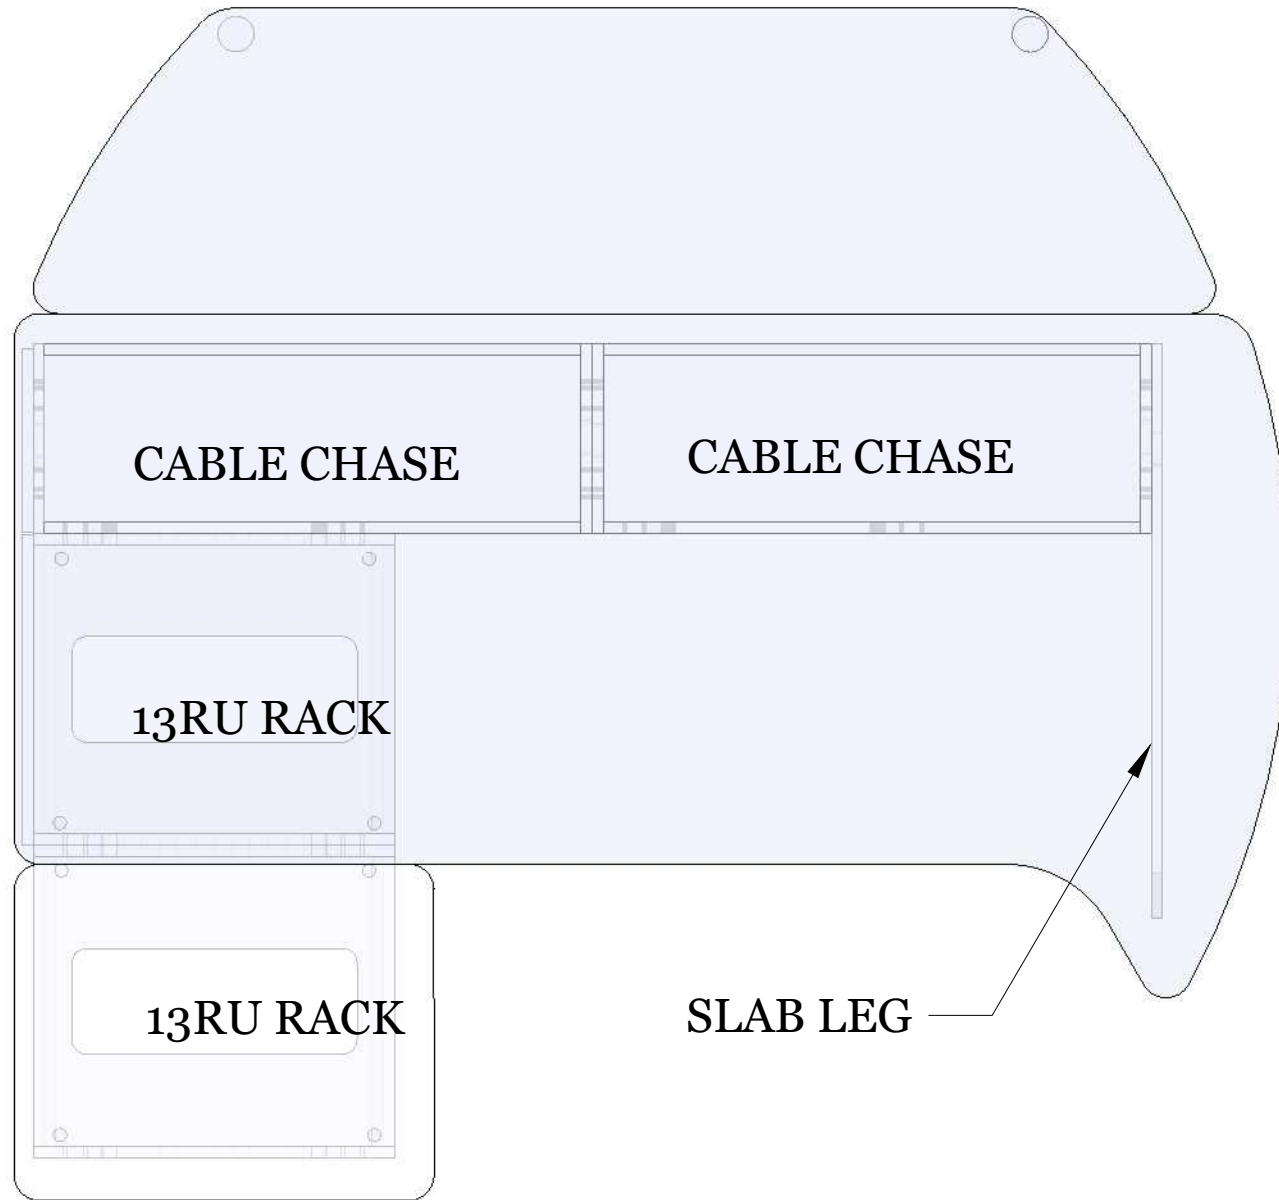

78-7/8"

84-7/16"

65-5/16"

QUICKLINE

CONFIGURATION6

WEST WORLD CABINETS  
COMMERCIAL | RESIDENTIAL

A 01

QUICKLINE

CONFIGURATION6

WEST WORLD CABINETS  
COMMERCIAL | RESIDENTIAL

A 02

QUICKLINE

CONFIGURATION6

**WEST WORLD CABINETS**  
COMMERCIAL | RESIDENTIAL

A 03