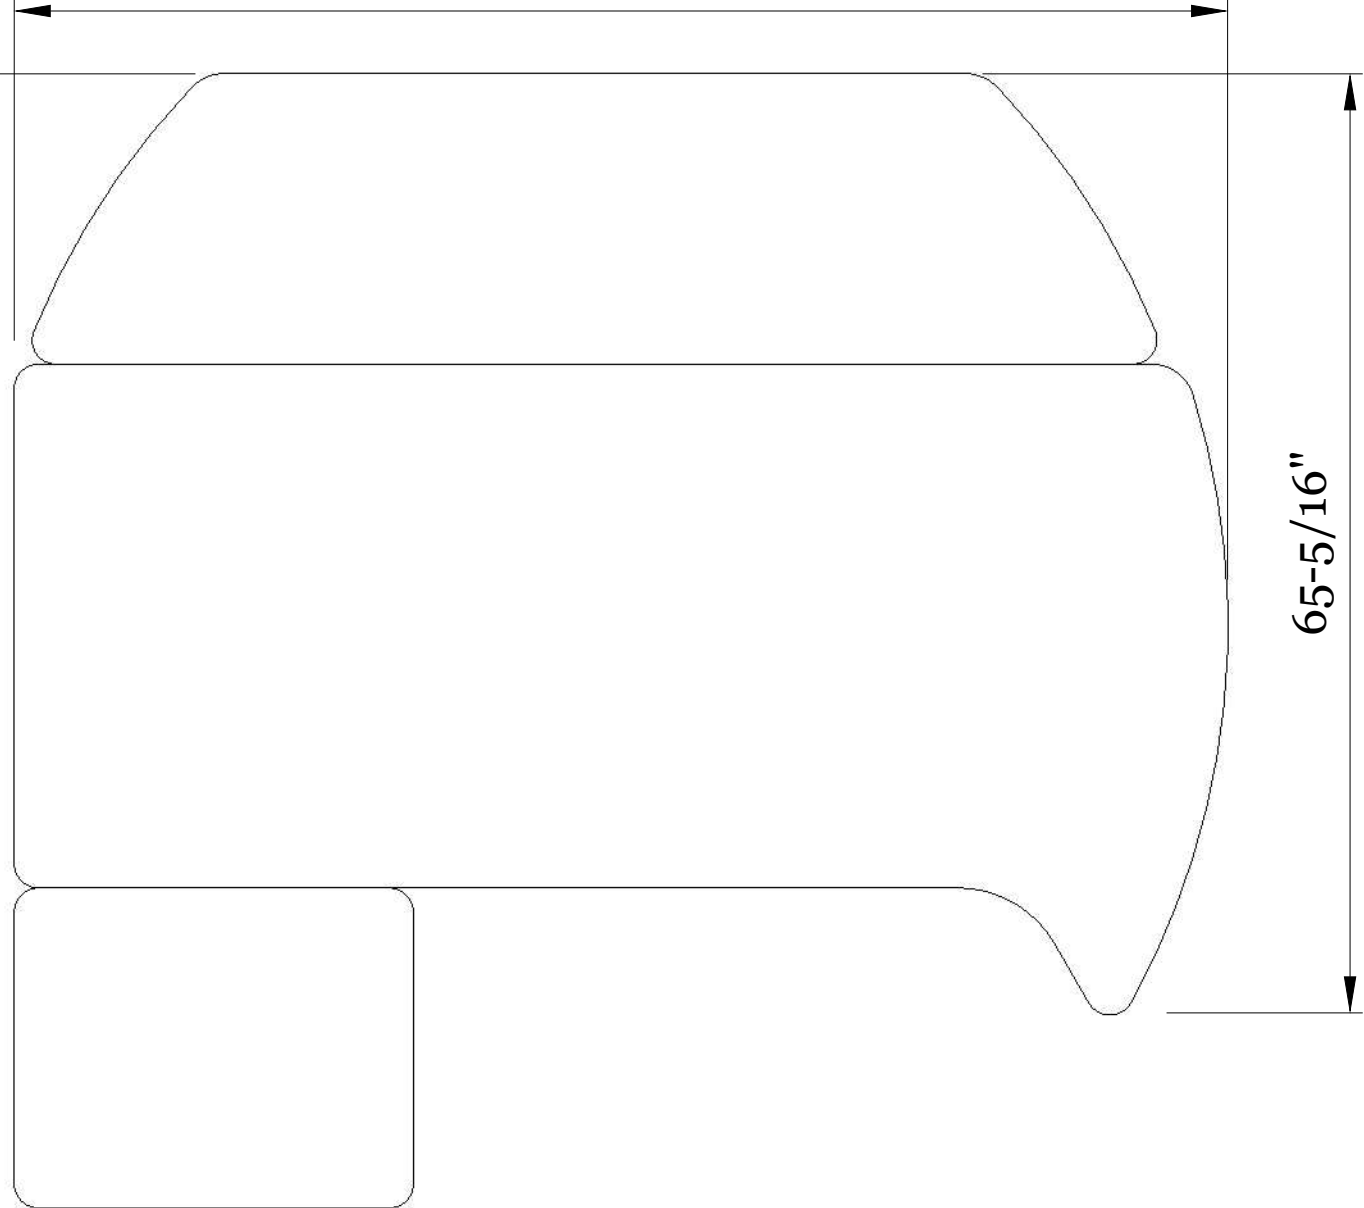

78-7/8"

84-7/16"

65-5/16"

QUICKLINE

CONFIGURATION6

WEST WORLD CABINETS  
COMMERCIAL | RESIDENTIAL

A 01

QUICKLINE